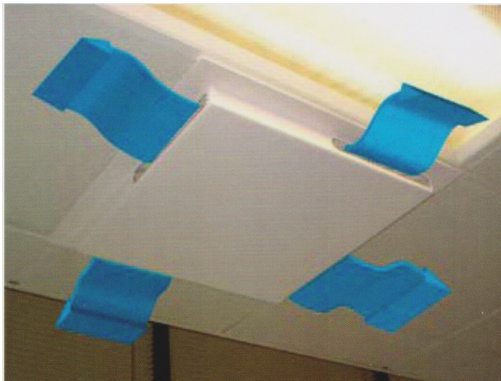

# PerfectVENT

A simple solution for a Better Work Environment

Air flow causing problems with paraffin sections or other delicate laboratory procedures?

Air flow disturbing patients, clients or office workers?

## PerfectVENT the Air Flow Solution

- ◆ Eliminate annoying downdrafts. PerfectVENT directs the air across the ceiling, not in face or on your head.
- ◆ More consistent room temperature as the heated or cooled air is circulated more evenly in all directions.
- ◆ Easy Installation. Quickly installs over existing commercial or residential 24"x24" vents.
- ◆ Meets safety specs. Made of durable, lightweight ABS plastic. Meets UL94JB flammability rating.
- ◆ Made in U.S.A.